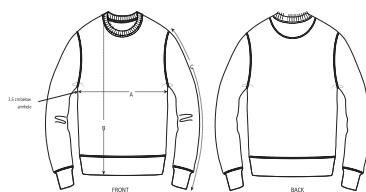

Sweatshirt - Größentabelle

SIZES		XXS	XS	S	L	XL	XXL	3XL	4XL
A	Half Chest	45.5	48	50.5	56	59	62	65	70
B	Body Length	63	65	68	74	76	78	80	82
C	Sleeve Length	61	62	64.5	67.5	69	70.5	70.5	70.5